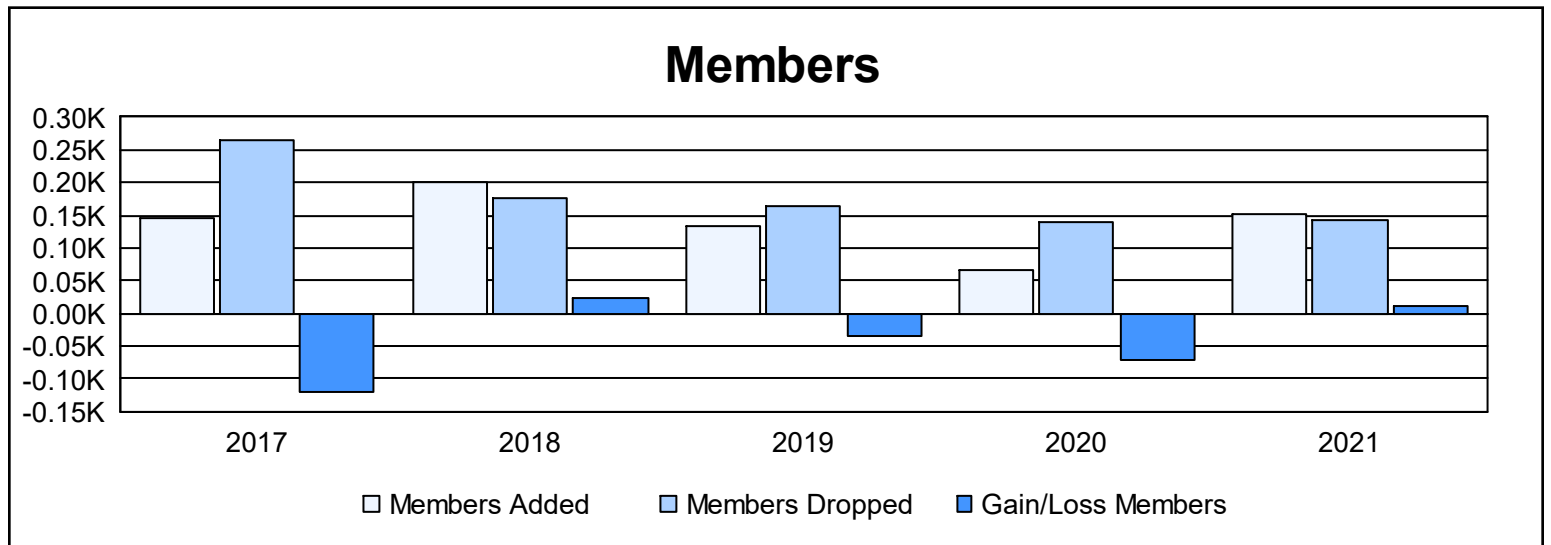

Year	New Clubs	Dropped Clubs	Gain/ Loss Clubs	New Members	Charter Members	Reinstate Members	Transfer Members	Total Member Added	Total Members Dropped	Gain/ Loss Members
2016-2017	0	4	-4	111	8	16	12	147	266	-119
2017-2018	0	1	-1	155	2	40	3	200	177	23
2018-2019	1	2	-1	104	22	0	6	132	165	-33
2019-2020	0	1	-1	64	0	3	0	67	139	-72
2020-2021	1	0	1	113	34	5	1	153	143	10
<b>Average</b>	<b>0</b>	<b>2</b>	<b>-1</b>	<b>109</b>	<b>13</b>	<b>13</b>	<b>4</b>	<b>140</b>	<b>178</b>	<b>-38</b>

### Membership Composition June 2021 Cumulative