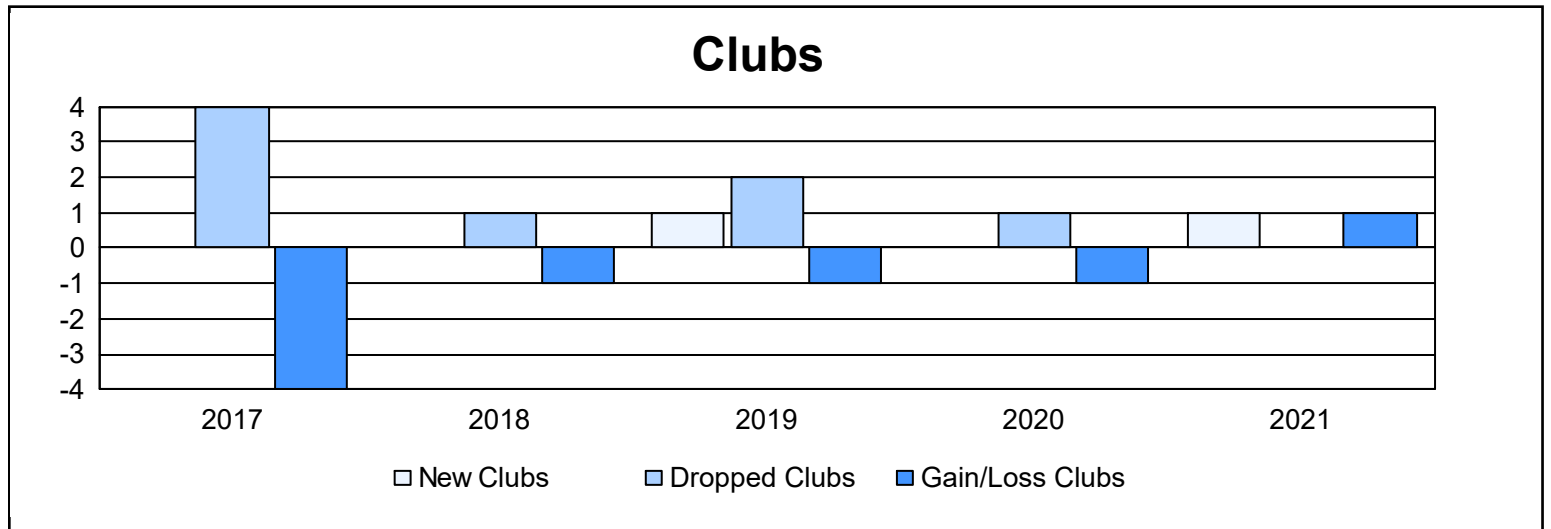

Year	New Clubs	Dropped Clubs	Gain/ Loss Clubs	New Members	Charter Members	Reinstate Members	Transfer Members	Total Member Added	Total Members Dropped	Gain/ Loss Members
2016-2017	0	4	-4	111	8	16	12	147	266	-119
2017-2018	0	1	-1	155	2	40	3	200	177	23
2018-2019	1	2	-1	104	22	0	6	132	165	-33
2019-2020	0	1	-1	64	0	3	0	67	139	-72
2020-2021	1	0	1	113	34	5	1	153	143	10
<b>Average</b>	<b>0</b>	<b>2</b>	<b>-1</b>	<b>109</b>	<b>13</b>	<b>13</b>	<b>4</b>	<b>140</b>	<b>178</b>	<b>-38</b>

### Membership Composition June 2021 Cumulative