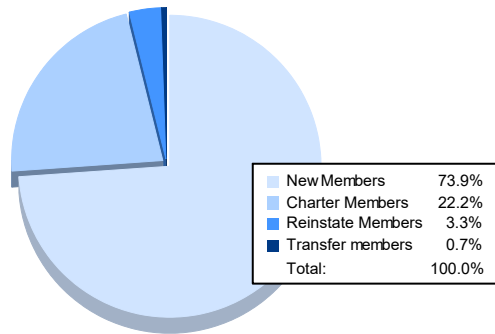

Year	New Clubs	Dropped Clubs	Gain/ Loss Clubs	New Members	Charter Members	Reinstate Members	Transfer Members	Total Member Added	Total Members Dropped	Gain/ Loss Members
2016-2017	0	4	-4	111	8	16	12	147	266	-119
2017-2018	0	1	-1	155	2	40	3	200	177	23
2018-2019	1	2	-1	104	22	0	6	132	165	-33
2019-2020	0	1	-1	64	0	3	0	67	139	-72
2020-2021	1	0	1	113	34	5	1	153	143	10
<b>Average</b>	<b>0</b>	<b>2</b>	<b>-1</b>	<b>109</b>	<b>13</b>	<b>13</b>	<b>4</b>	<b>140</b>	<b>178</b>	<b>-38</b>

### Membership Composition June 2021 Cumulative